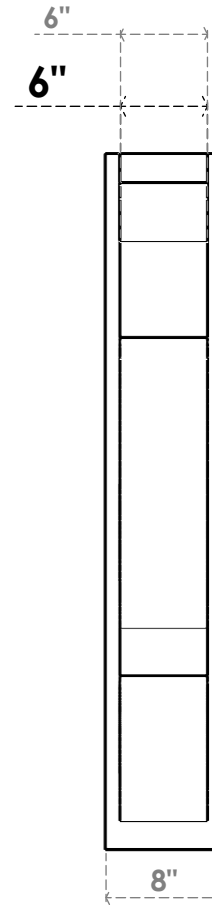

ITEM NUMBER: OUTUROC060X080X48000X48000X060X020X060BOA24RCPR

6"W TOP X 8"W BACK X 48"D X 48"H X 6"T TOP X 2"T BACK TIMBERTHANE ROUGH CEDAR BALBOA FAUX WOOD OPEN OUTLOOKER, SLAT TOP AND BLOCK BACK, 6"W CLOSED BRACE, PRIMED TAN

EKENA MILLWORK
2300 WEST MAIN ST.
CLARKSVILLE, TX 75426
TOLL FREE: 866-607-0453
WWW.EKENAMILLWORK.COM

NOTES

1. INSTALLATION TO BE COMPLETED IN ACCORDANCE WITH MANUFACTURER'S SPECIFICATIONS.
2. DRAWING MAY NOT BE TO SCALE
3. THIS DRAWING IS INTENDED FOR DESIGN AND PLANNING PURPOSES ONLY.
4. ALL INFORMATION CONTAINED HEREIN WAS CURRENT AT THE TIME OF DEVELOPMENT BUT MUST BE REVIEWED AND APPROVED BY THE PRODUCT MANUFACTURER TO BE CONSIDERED ACCURATE.
5. TIMBERTHANE ARCHITECTURAL PRODUCTS ARE MADE FROM HIGH DENSITY URETHANE AND COME FACTORY PRIMED