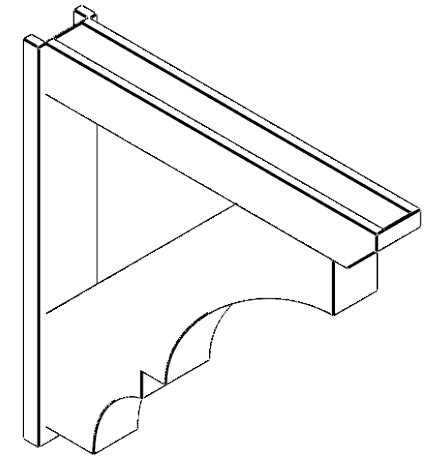

ITEM NUMBER: OUTUROC060X080X48000X48000X060X020X060BOA24RCPR

6"W TOP X 8"W BACK X 48"D X 48"H X 6"T TOP X 2"T BACK TIMBERTHANE ROUGH CEDAR BALBOA FAUX WOOD OPEN OUTLOOKER, SLAT TOP AND BLOCK BACK, 6"W CLOSED BRACE, PRIMED TAN

EKENA MILLWORK
2300 WEST MAIN ST.
CLARKSVILLE, TX 75426
TOLL FREE: 866-607-0453
WWW.EKENAMILLWORK.COM

NOTES

1. INSTALLATION TO BE COMPLETED IN ACCORDANCE WITH MANUFACTURER'S SPECIFICATIONS.
2. DRAWING MAY NOT BE TO SCALE
3. THIS DRAWING IS INTENDED FOR DESIGN AND PLANNING PURPOSES ONLY.
4. ALL INFORMATION CONTAINED HEREIN WAS CURRENT AT THE TIME OF DEVELOPMENT BUT MUST BE REVIEWED AND APPROVED BY THE PRODUCT MANUFACTURER TO BE CONSIDERED ACCURATE.
5. TIMBERTHANE ARCHITECTURAL PRODUCTS ARE MADE FROM HIGH DENSITY URETHANE AND COME FACTORY PRIMED