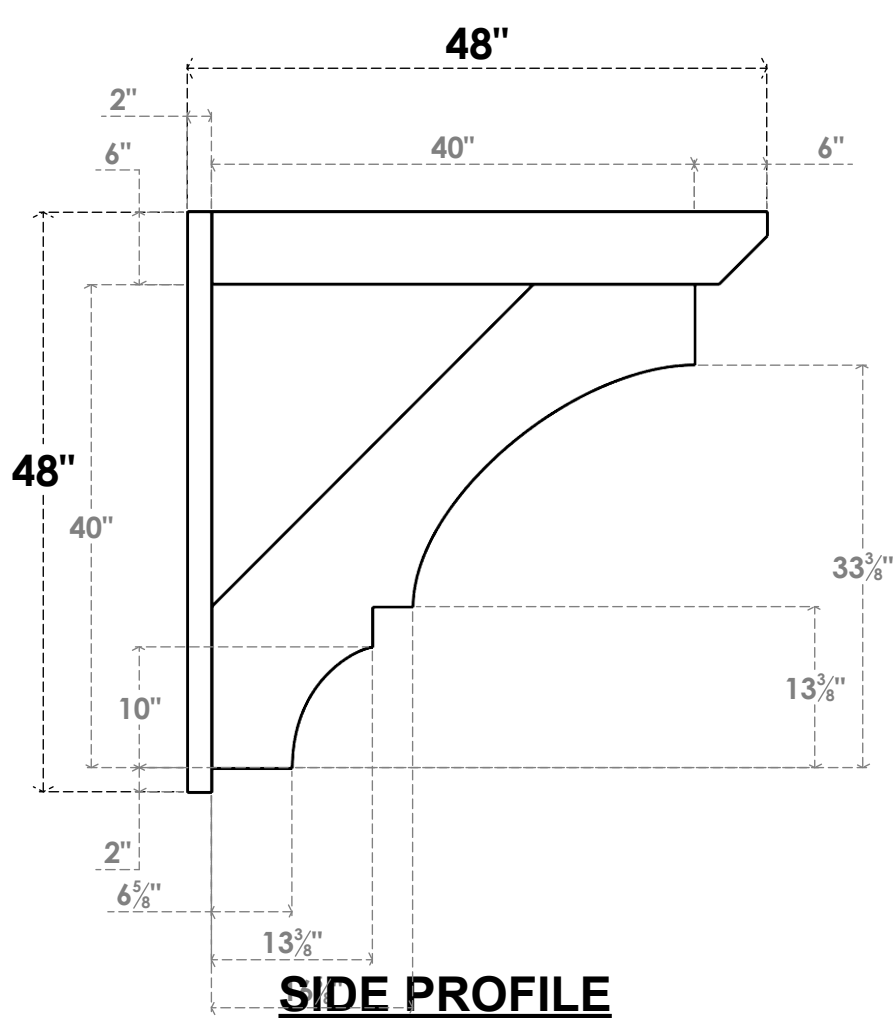

ITEM NUMBER: OUTUROC060X080X48000X48000X060X020X060BOA24RCPR

6"W TOP X 8"W BACK X 48"D X 48"H X 6"T TOP X 2"T BACK TIMBERTHANE ROUGH CEDAR BALBOA FAUX WOOD OPEN OUTLOOKER, SLAT TOP AND BLOCK BACK, 6"W CLOSED BRACE, PRIMED TAN